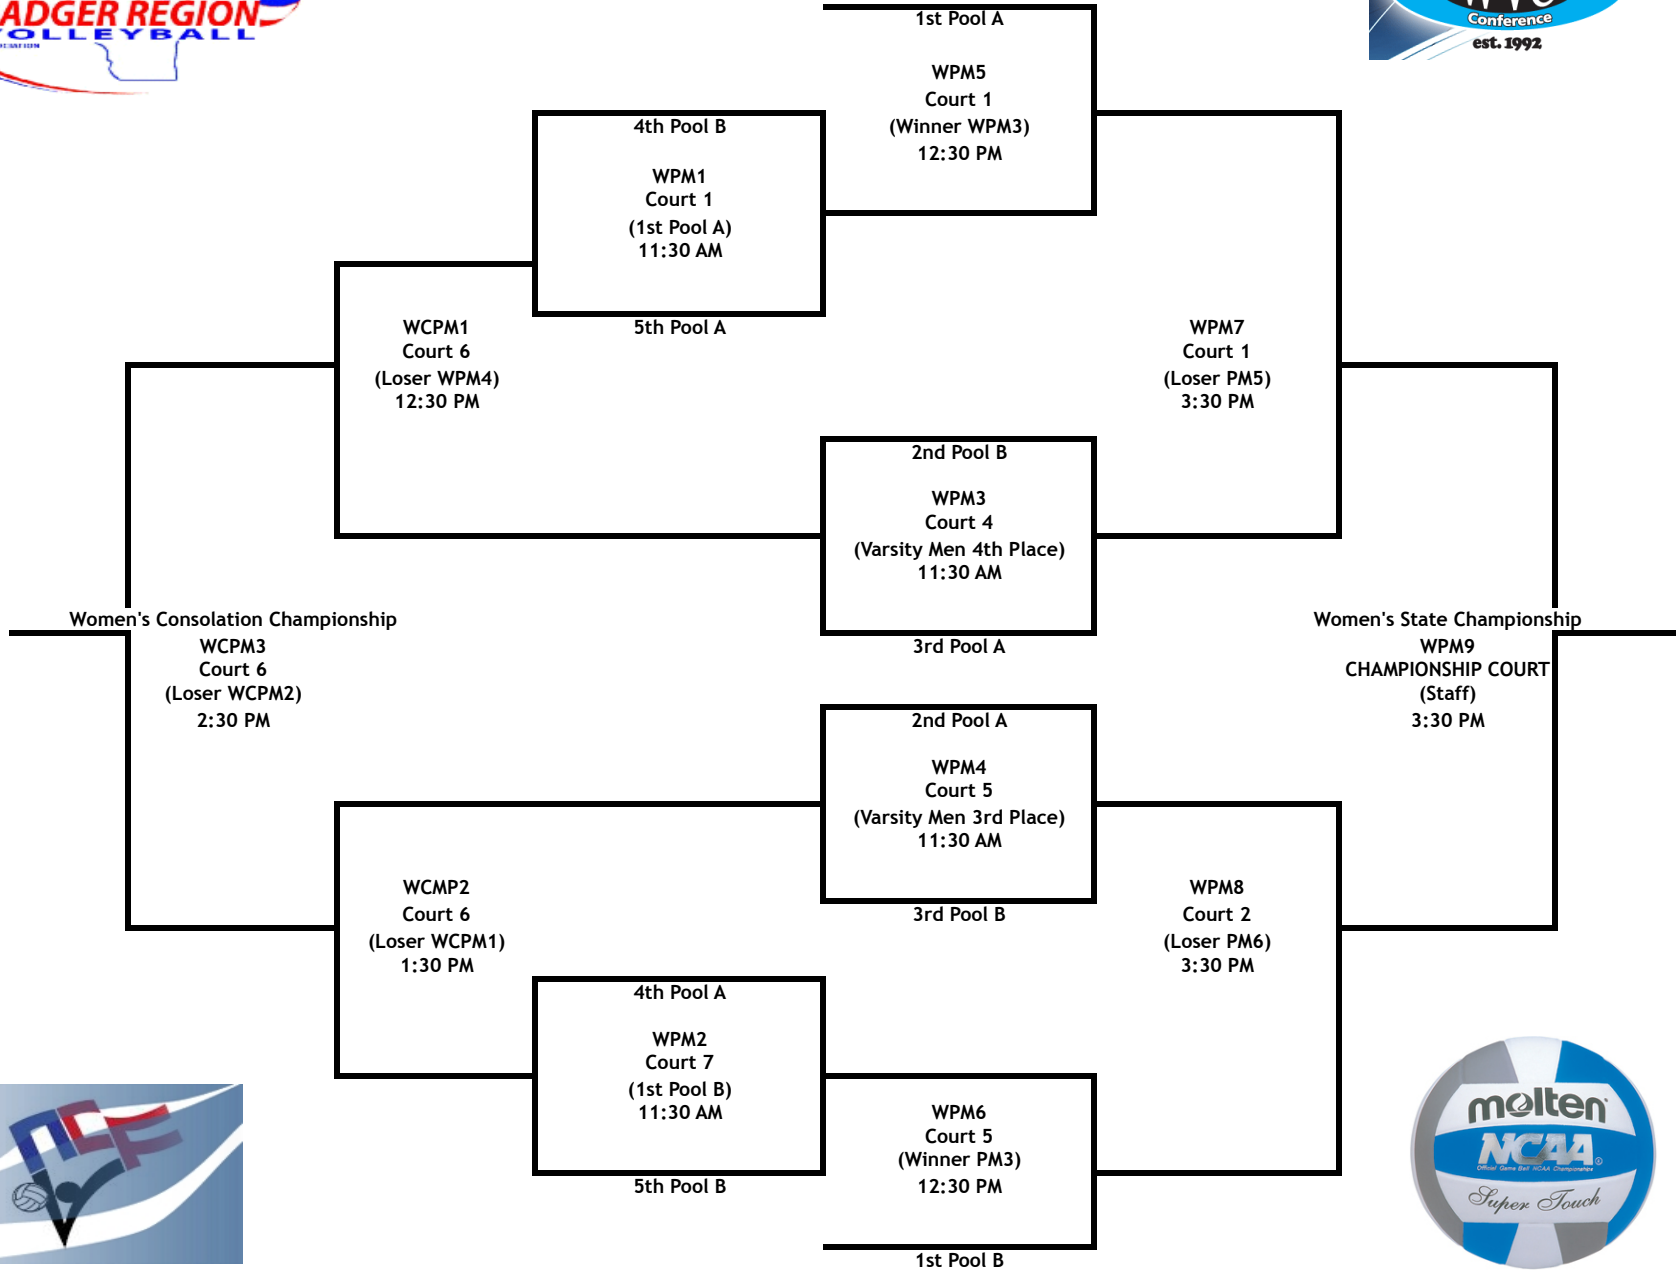

**WISCONSIN VOLLEYBALL CONFERENCE STATE CHAMPIONSHIPS 2014
WOMEN'S VARSITY PLAYOFFS**