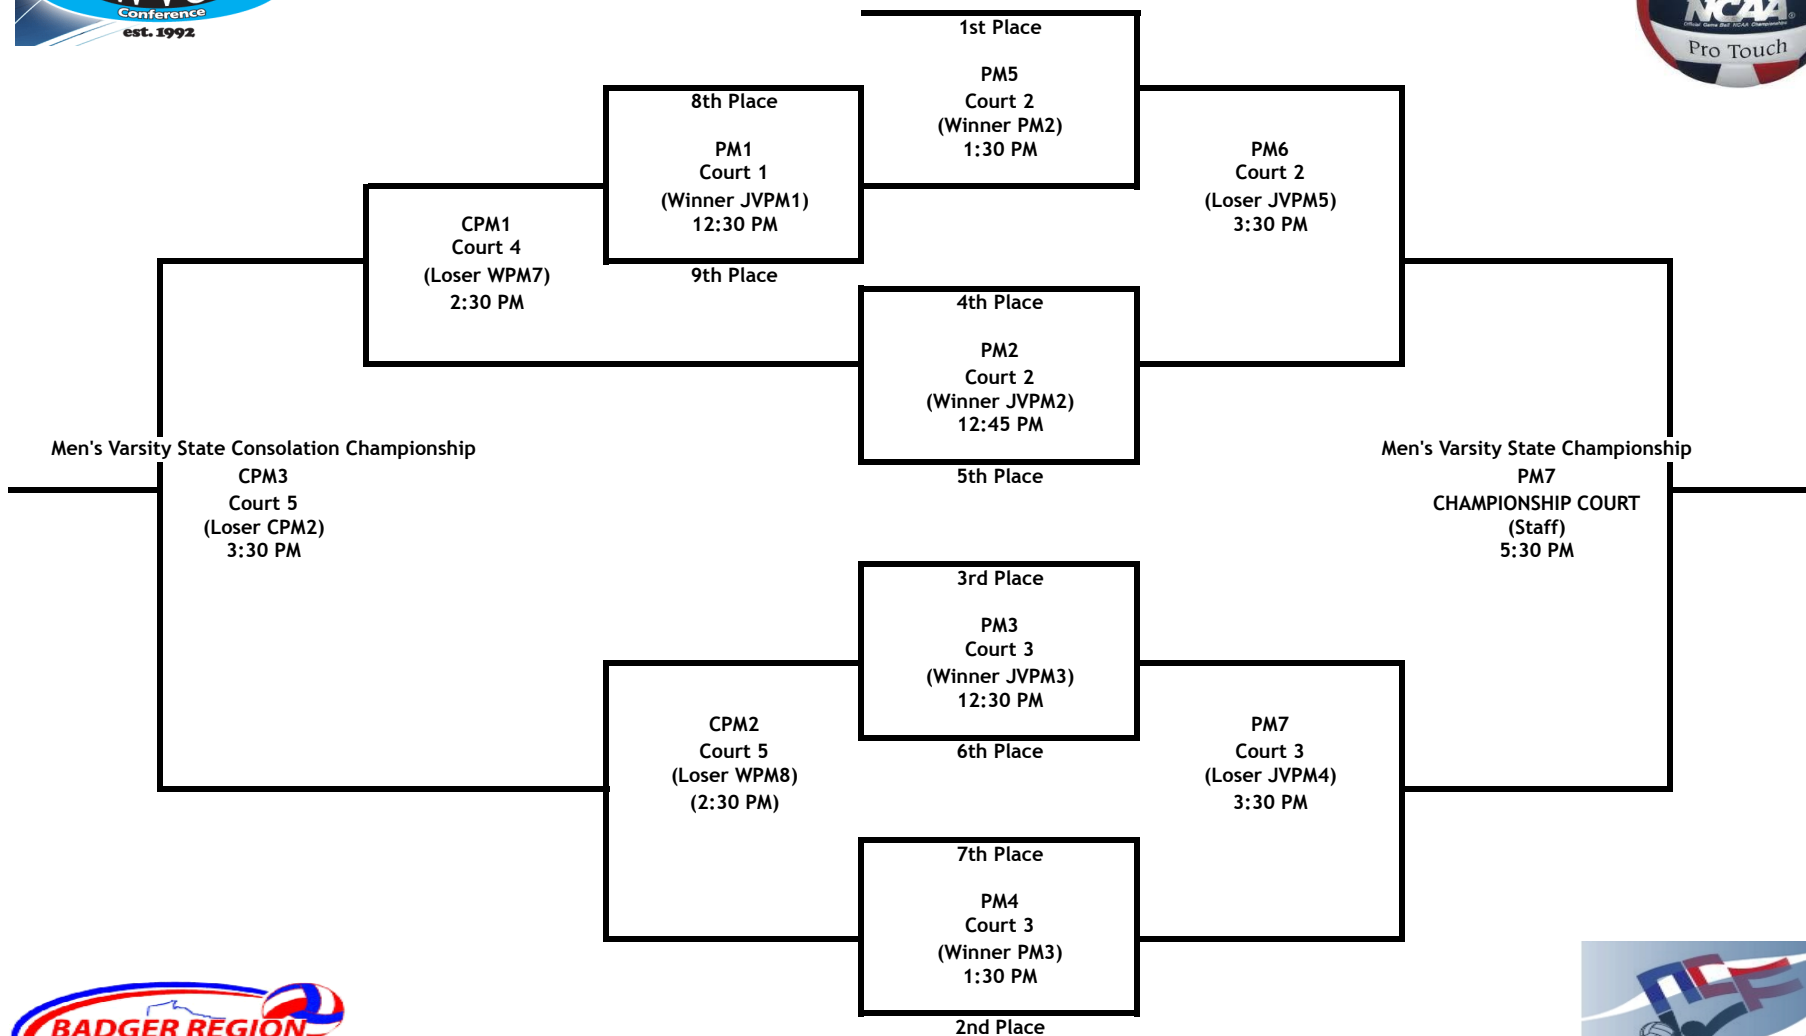

WISCONSIN VOLLEYBALL CONFERENCE STATE CHAMPIONSHIPS 2014

MEN'S VARSITY PLAYOFF SCHEDULE