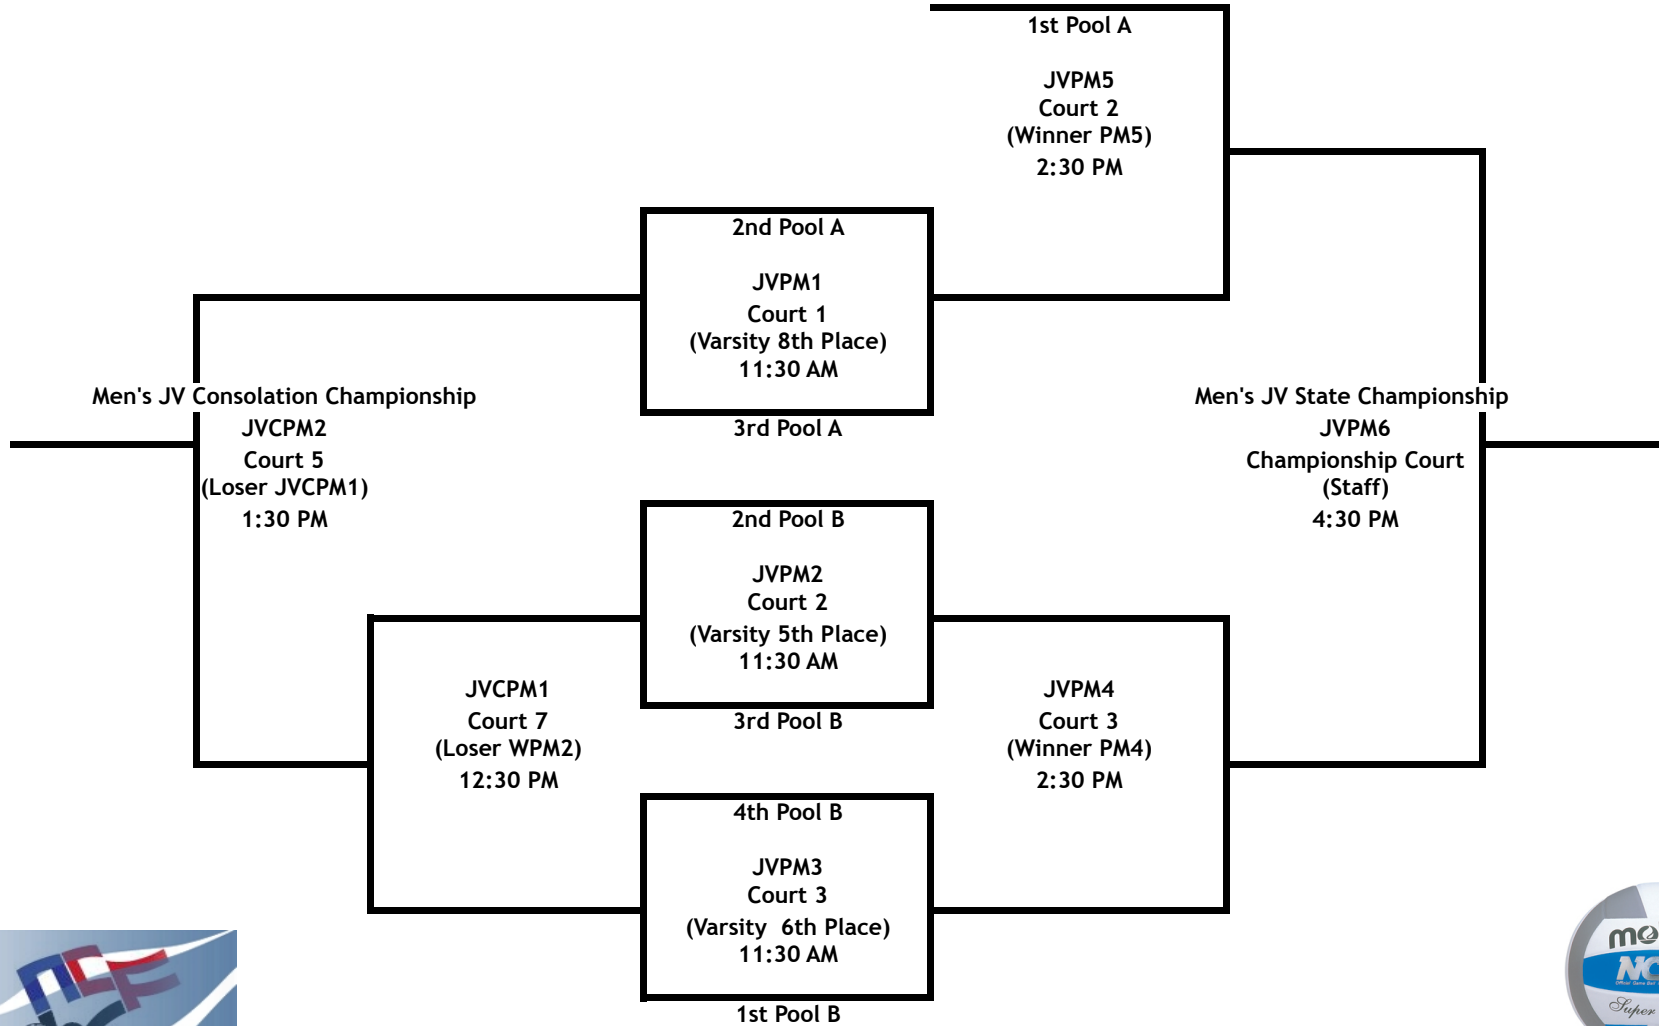

2014 WVC STATE CHAMPIONSHIPS JV MEN'S PLAYOFFS