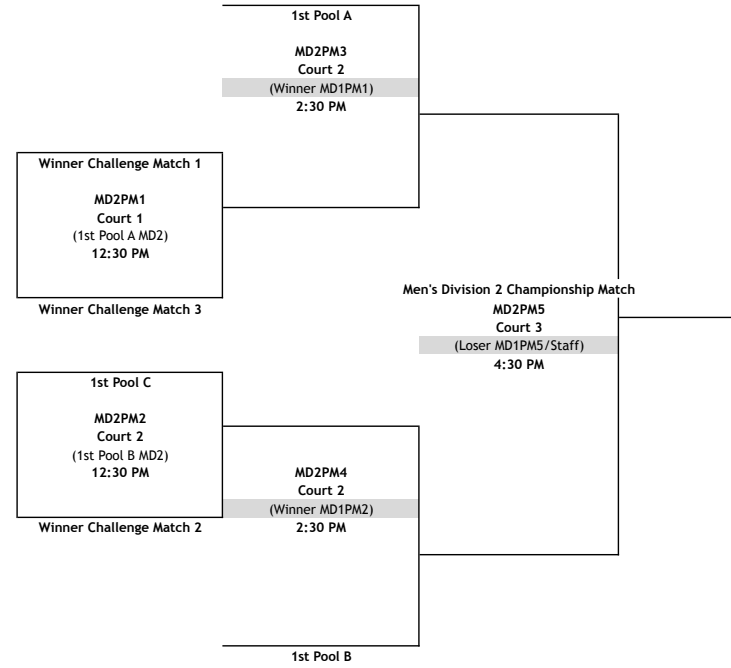

**WISCONSIN VOLLEYBALL CONFERENCE CHAMPIONSHIPS 2017
MEN'S DIVISION 2 PLAYOFF SCHEDULE**

Challenge Matches