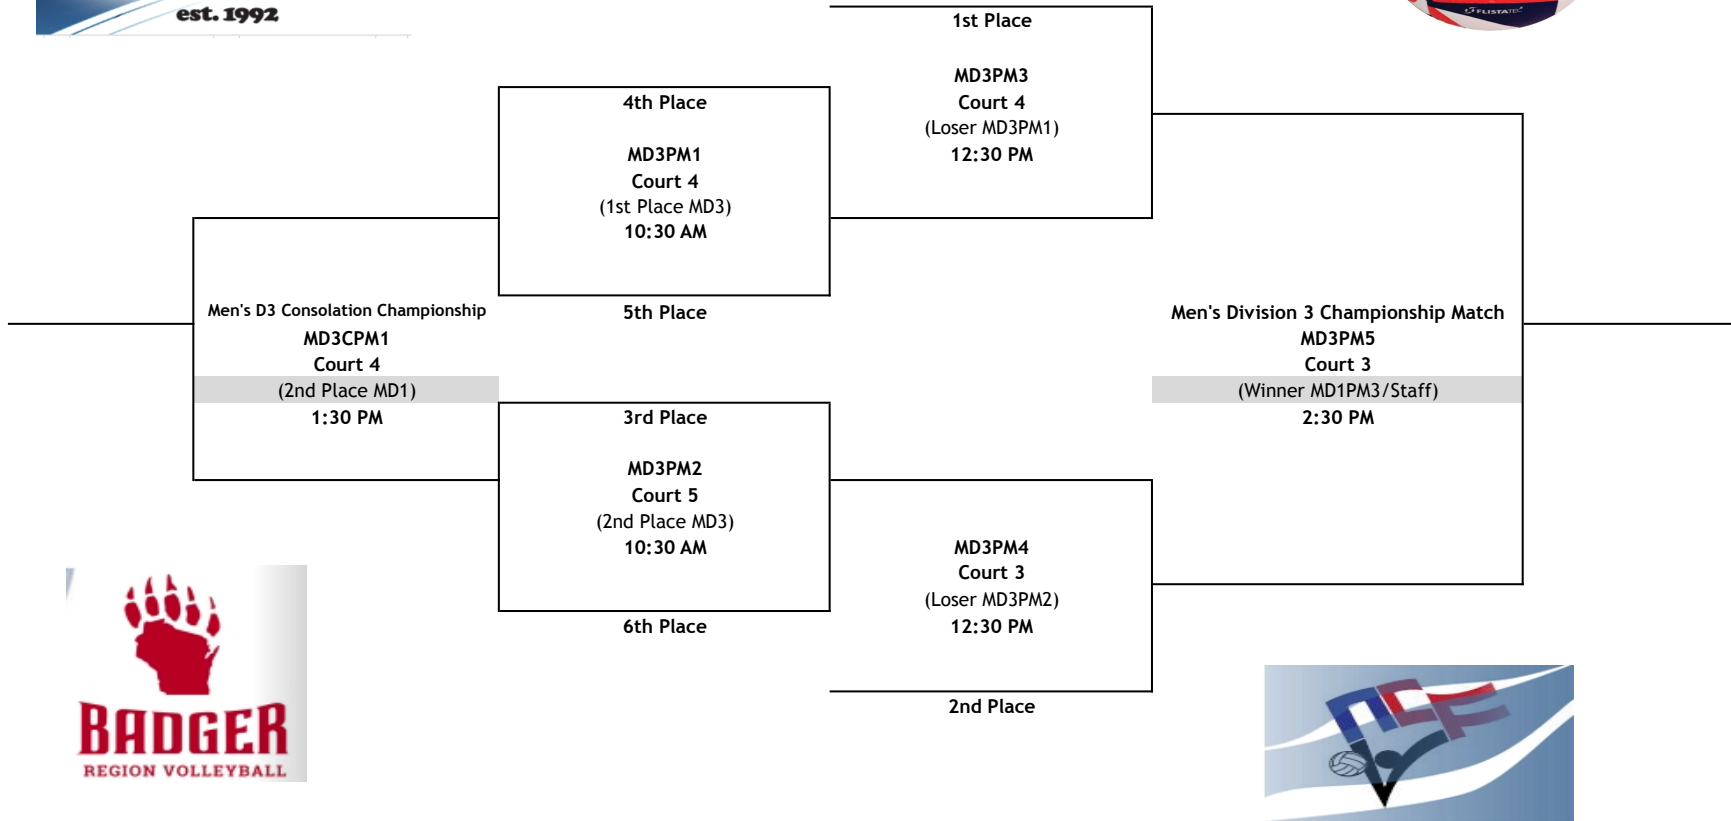

WISCONSIN VOLLEYBALL CONFERENCE CHAMPIONSHIPS 2017

MEN'S DIVISION 3 PLAYOFF SCHEDULE