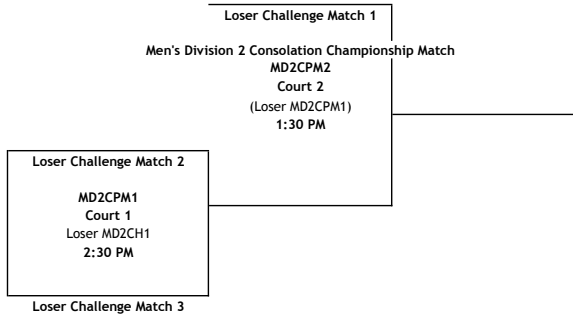

**WISCONSIN VOLLEYBALL CONFERENCE CHAMPIONSHIPS 2017
MEN'S DIVISION 2 PLAYOFF SCHEDULE**

Challenge Matches