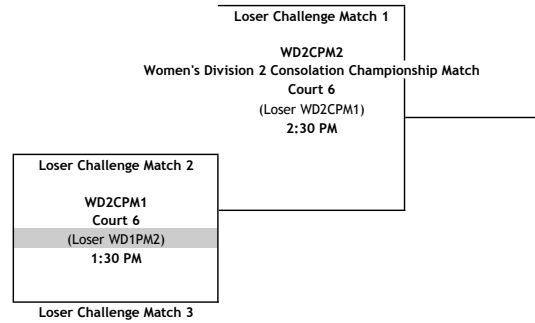

MEN'S DIVISION 3 PLAYOFF SCHEDULE

WISCONSIN VOLLEYBALL CONFERENCE CHAMPIONSHIPS 2017

WOMEN'S DIVISION 1 PLAYOFF SCHEDULE

**WISCONSIN VOLLEYBALL CONFERENCE CHAMPIONSHIPS 2017
WOMEN'S DIVISION 2 PLAYOFF SCHEDULE**

Challenge Matches

2nd Pool A
WMD2CH1
Court 6
(4th Pool A WD1)
8:30 AM

To WD2PM1

3rd Pool C

2nd Pool B
WMD2CH2
Court 7
(4th Pool B WD1)
8:30 AM

To WD2PM2

3rd Pool A

2nd Pool C
WMD2CH3
Court 8
(4th Pool C WD1)
8:30 AM

To WD2PM1

3rd Pool B

Winner Challenge Match 1
WD2PM1
Court 7
(1st Pool A WD2)
12:30 PM

Winner Challenge Match 3

1st Pool C
WD2PM2
Court 8
(1st Pool B WD2)
12:30 PM

Winner Challenge Match 2

1st Pool A
WD2PM3
Court 7
(Loser WD2PM1)
1:30 PM