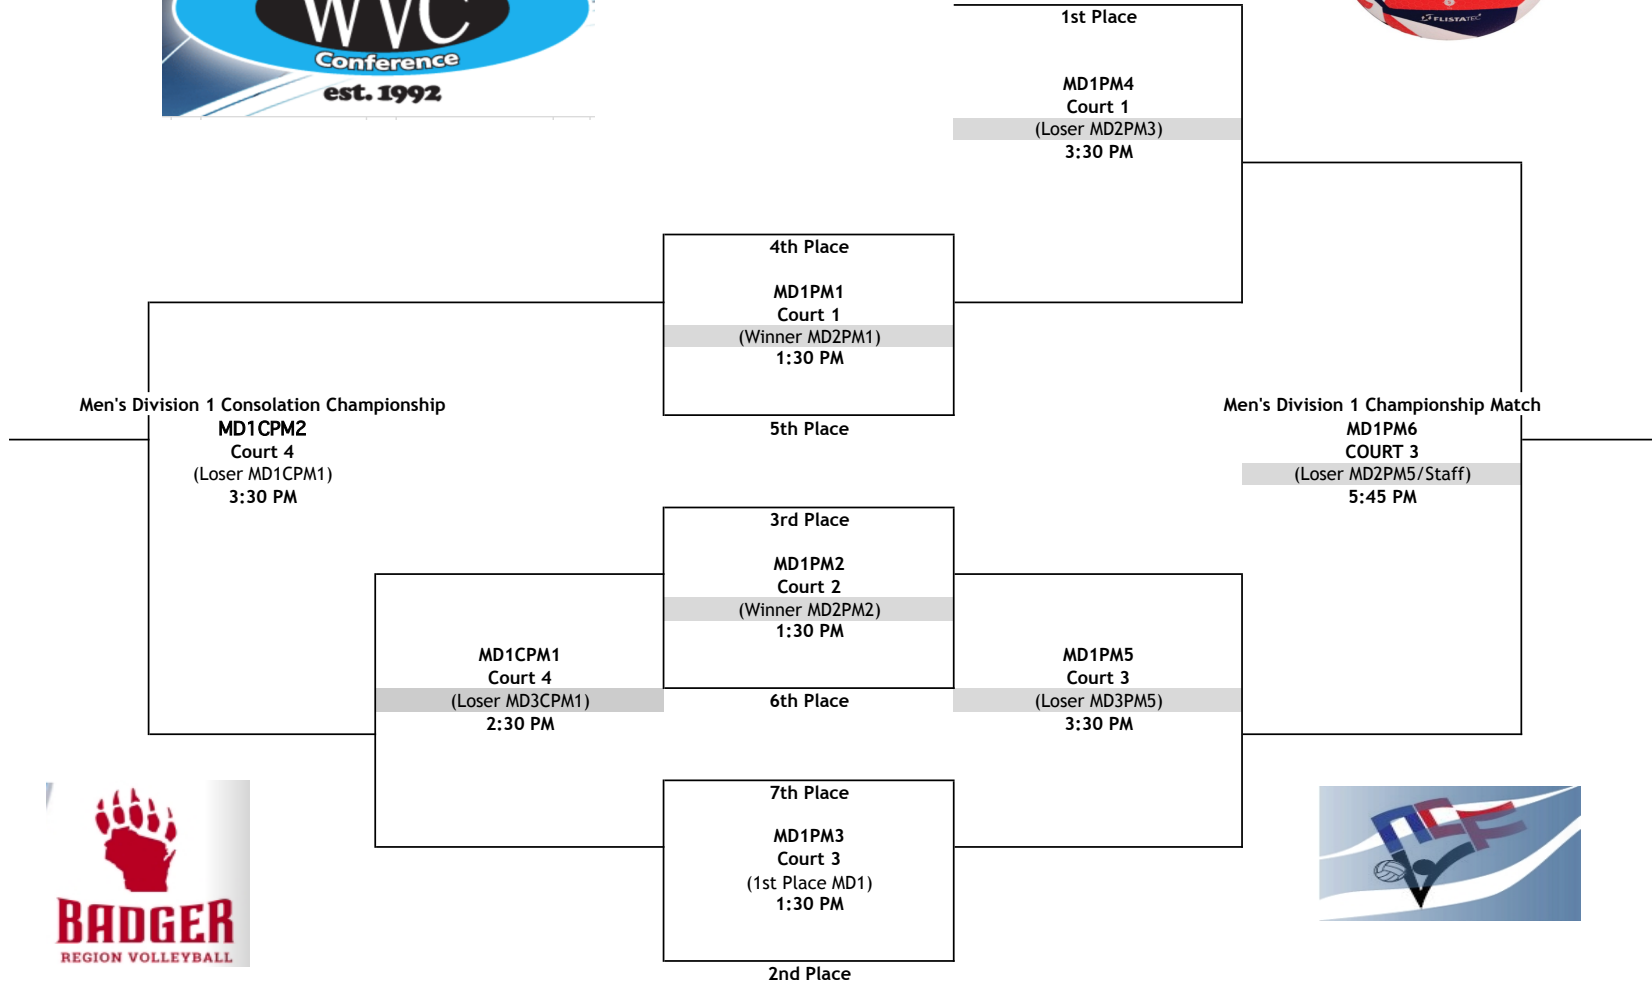

**WISCONSIN VOLLEYBALL CONFERENCE CHAMPIONSHIPS 2017
MEN'S DIVISION 1 PLAYOFF SCHEDULE**