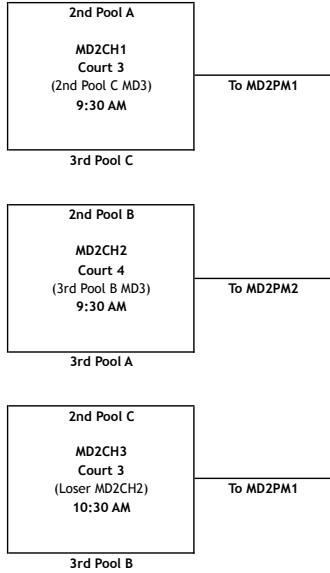

**WISCONSIN VOLLEYBALL CONFERENCE CHAMPIONSHIPS 2017
MEN'S DIVISION 2 PLAYOFF SCHEDULE**

Challenge Matches