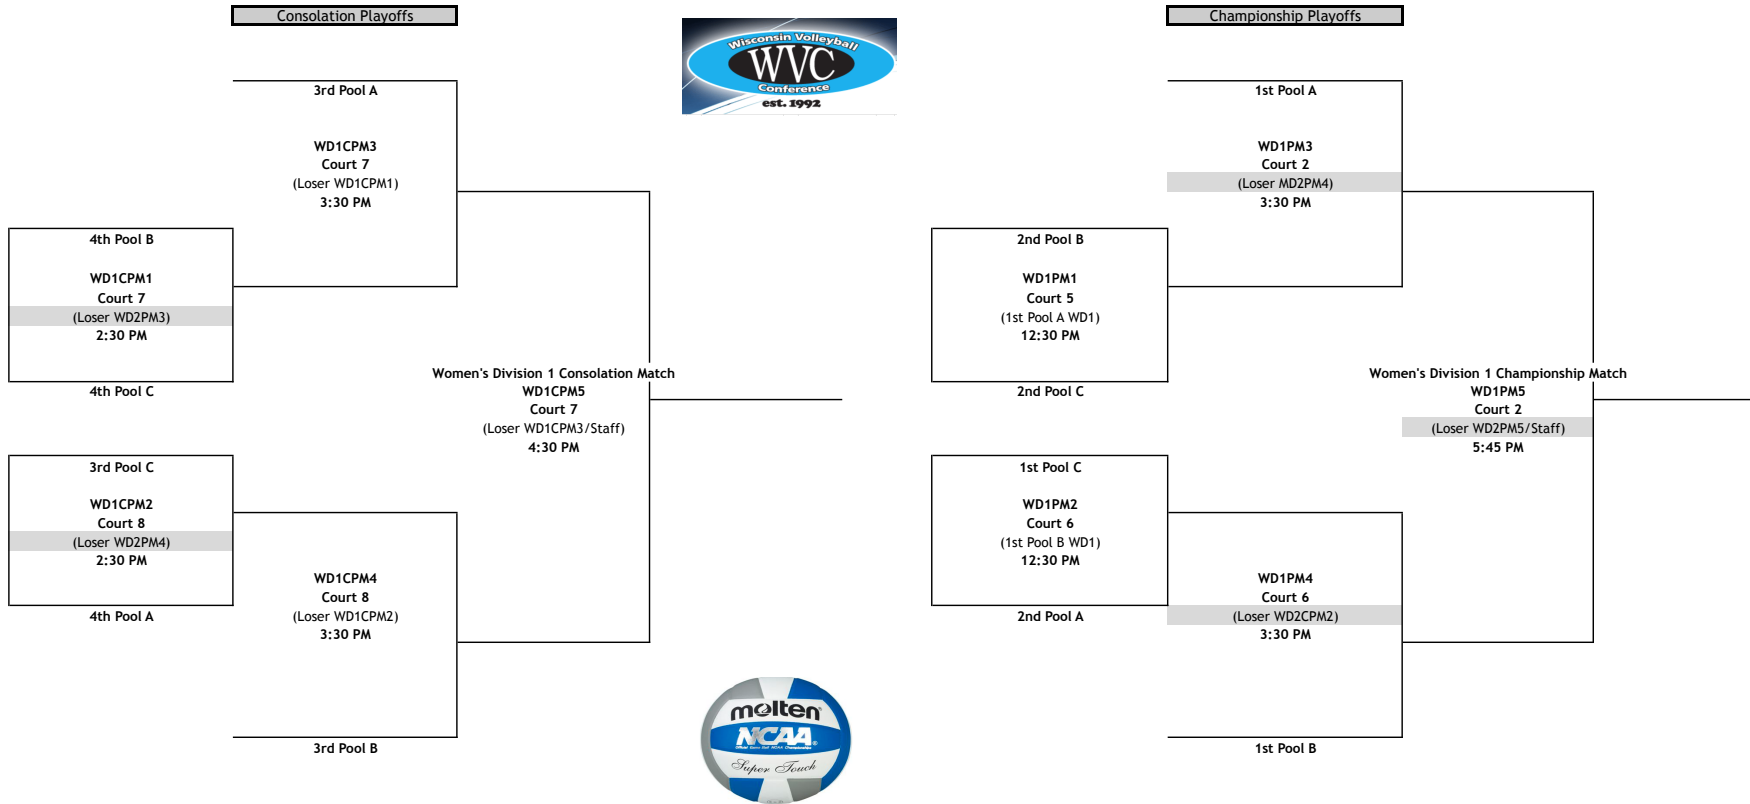

WISCONSIN VOLLEYBALL CONFERENCE CHAMPIONSHIPS 2017

WOMEN'S DIVISION 1 PLAYOFF SCHEDULE