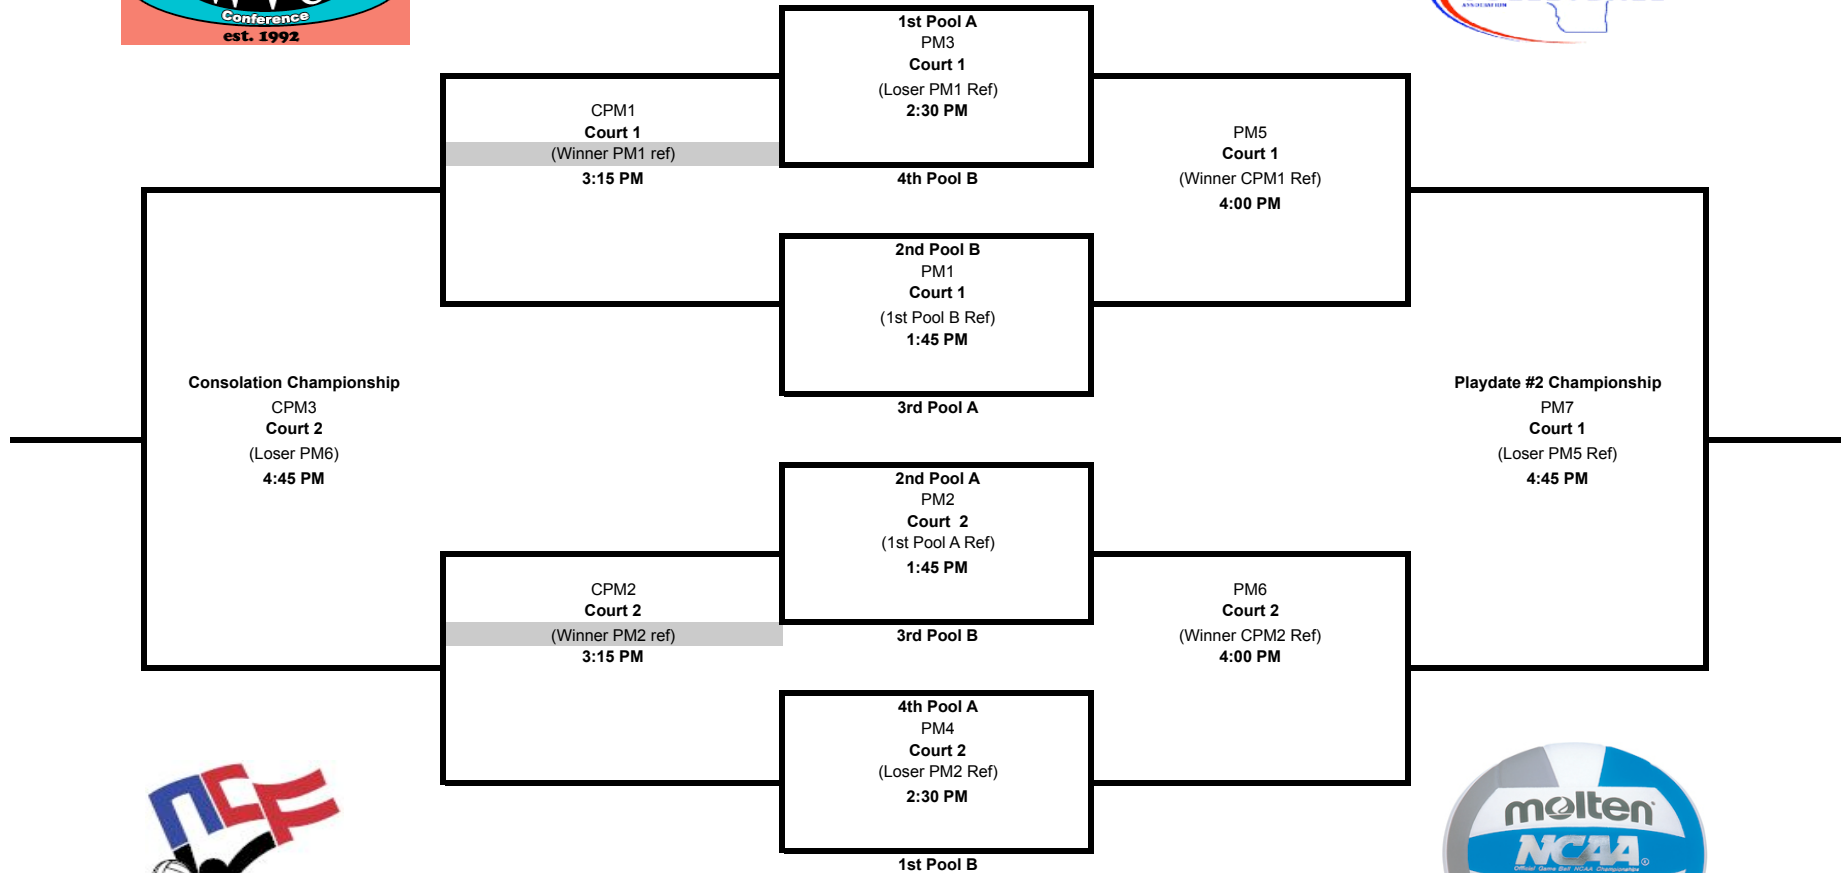

2010 WISCONSIN VOLLEYBALL CONFERENCE WOMEN'S PLAYDATE #2 PLAYOFF SCHEDULE

2010 WISCONSIN VOLLEYBALL CONFERENCE WOMEN'S PLAYDATE #2 POOL PLAY RESULTS

POOL A	OSHKOSH	PLATTEVILLE	WHITEWATER	NORTHLAND	Match Wins	Match Losses	Game Wins	Game Losses	PLACE
OSHKOSH									
PLATTEVILLE									
WHITEWATER									
NORTHLAND									

POOL B	LA CROSSE	STEVENS POINT	STOUT	OSHKOSH 2	Match Wins	Match Losses	Game Wins	Game Losses	PLACE
LA CROSSE									
STEVENS POINT									
STOUT									
OSHKOSH 2									