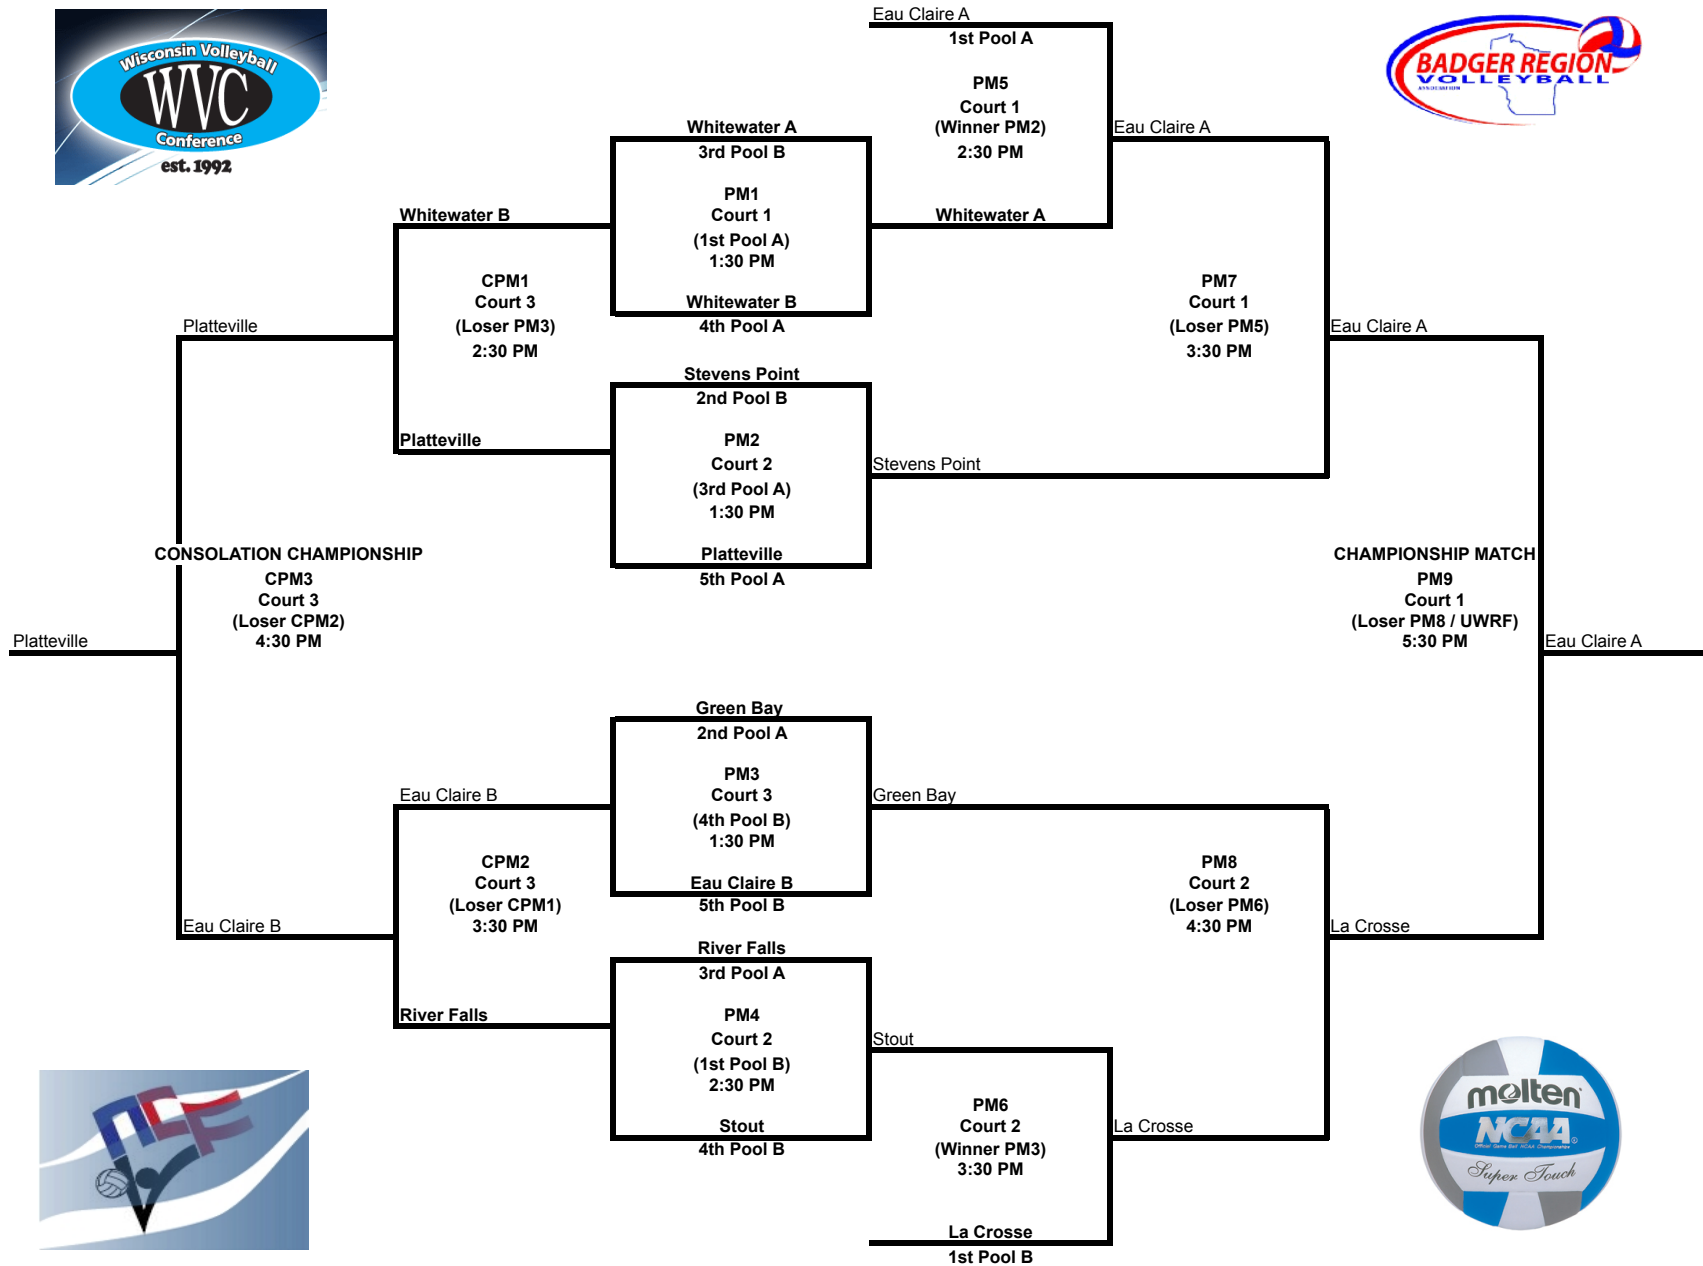

2012 WISCONSIN VOLLEYBALL CONFERENCE WOMEN'S PLAYDATE #1 PLAYOFFS

2012 WISCONSIN VOLLEYBALL CONFERENCE WOMEN'S PLAYDATE #1 POOL PLAY RESULTS

POOL A	EAI CLAIRE	GREEN BAY	RIVER FALLS	WHITEWATER B	PLATTEVILLE		Game Wins	Game Losses	Total Point Differential	PLACE
EAU CLAIRE		25-20, 23-25	25-15, 25-15	25-19, 25-17	25-10, 25-18		7	1	59	1
GREEN BAY	20-25, 25-23		25-19, 25-18	25-11, 25-15	25-19, 25-11		7	1	54	2
RIVER FALLS	15-25, 15-25	19-25, 18-25		25-19, 20-25	25-20, 20-25		2	6	-22	3
WHITEWATER B	19-25, 17-25	11-25, 15-25	19-25, 25-20		18-25, 25-14		2	6	-35	4
PLATTEVILLE	10-25, 18-25	19-25, 11-25	20-25, 25-20	25-18, 14-25			2	6	-44	5

POOL B	STEVENS POINT	LA CROSSE	WHITEWATER	STOUT	EAU CLAIRE B		Game Wins	Game Losses	Total Point Differential	PLACE
STEVENS POINT		18-25, 25-23	25-20, 26-24	25-21, 25-23	25-8, 25-19		7	1	31	2
LA CROSSE	25-18, 23-25		25-23, 25-19	25-23, 25-9	25-23, 25-12		7	1	40	1
WHITEWATER	20-25, 24-26	23-25, 19-25		25-17, 23-25	25-22, 25-17		3	5	2	3
STOUT	21-25, 23-25	23-25, 9-25	17-25, 25-23		19-25, 25-15		2	6	-26	4
EAU CLAIRE B	8-25, 19-25	23-25, 12-25	22-25, 17-25	25-19, 15-25			1	7	-52	5