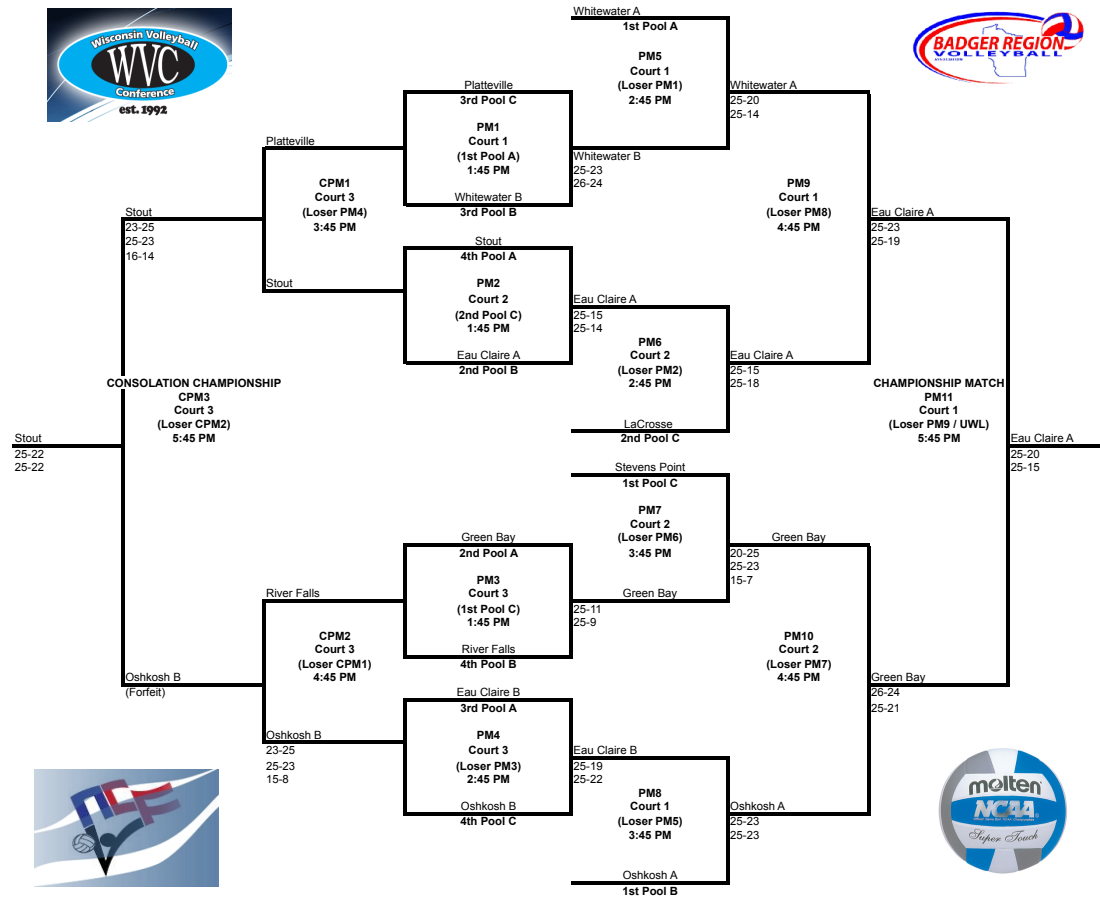

**WISCONSIN VOLLEYBALL CONFERENCE WOMEN'S PLAYDATE #3 PLAYOFFS  
SATURDAY, MARCH 3 UW-LA CROSSE**

## 2012 WISCONSIN VOLLEYBALL CONFERENCE WOMEN'S PLAYDATE #3 POOL PLAY RESULTS

POOL A	1. GREEN BAY	2. WHITEWATER	3. STOUT	4. EAU CLAIRE B		Game Wins	Game Losses	Total Point Differential	PLACE
1. GREEN BAY		17-25/28-30	25-19/25-16	25-14/25-19		4	2		2
2. WHITEWATER	25-17/30-28		26-24/25-7	25-18/25-18		6	0		1
3. STOUT	19-25/16-25	24-26/7-25		25-27/15-25		0	6		4
4. EAU CLAIRE B	14-25/19-25	18-25/18-25	27-25/25-15			2	4		3

POOL B	1. EAU CLAIRE	2. OSHKOSH	3. WHITEWATER B	4. RIVER FALLS		Game Wins	Game Losses	Total Point Differential	PLACE
1. EAU CLAIRE		20-25/25-20	29-27/25-27	25-12/25-8		4	2		2
2. OSHKOSH	25-20/20-25		25-15/25-12	25-12/25-15		5	1		1
3. WHITEWATER B	27-29/27-29	15-25/12-25		25-12/25-7		3	3		3
4. RIVER FALLS	12-25/8-25	12-25/15-25	12-25/7-25			0	6		4

POOL C	1. STEVENS POINT	2. LA CROSSE	3. OSHKOSH B	4. PLATTEVILLE		Game Wins	Game Losses	Total Point Differential	PLACE
1. STEVENS POINT		26-24/25-14	24-26/25-23	25-18/27-25		5	1		1
2. LA CROSSE	24-26/14-25		25-12/25-18	25-23/23-25		3	3		2
3. OSHKOSH B	26-24/23-25	12-25/18-25		23-25/25-23		2	4		4
4. PLATTEVILLE	18-25/25-27	23-25/25-23	25-23/23-25			2	4		3