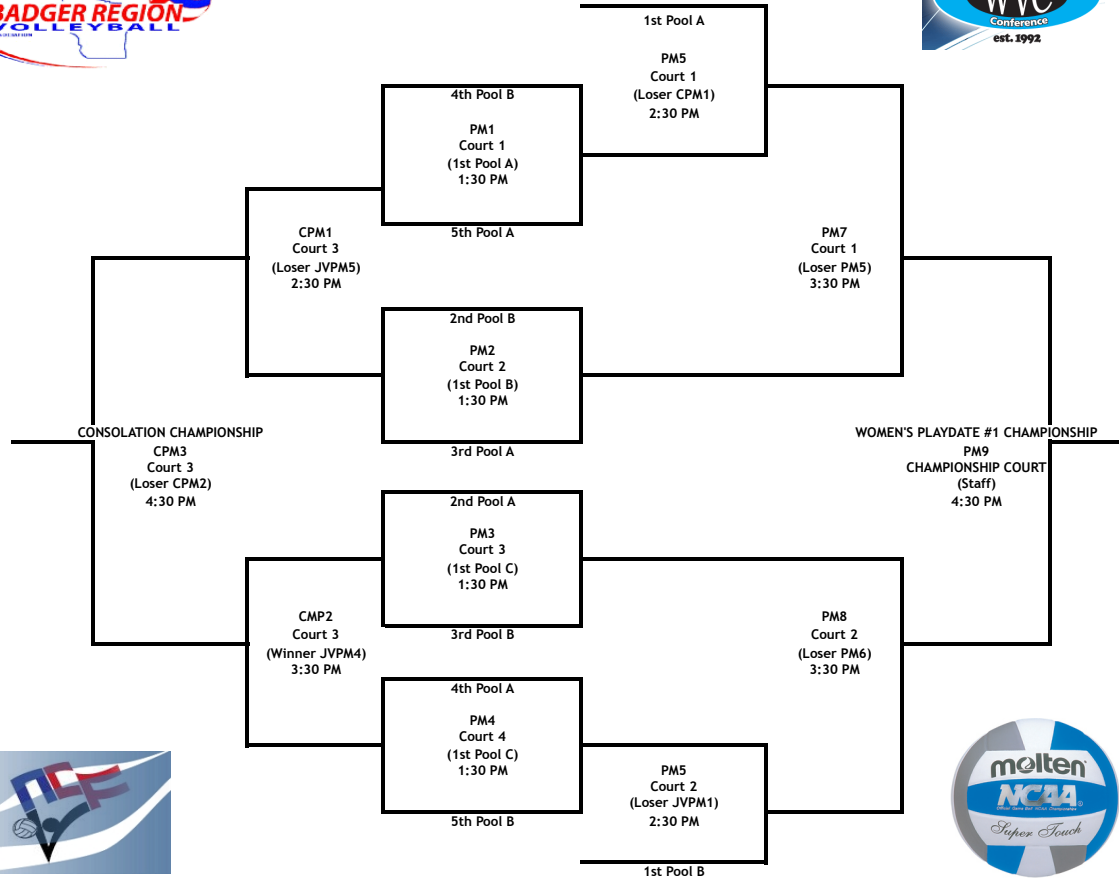

WVC WOMEN'S PLAYDATE #1 CHAMPIONSHIP PLAYOFFS