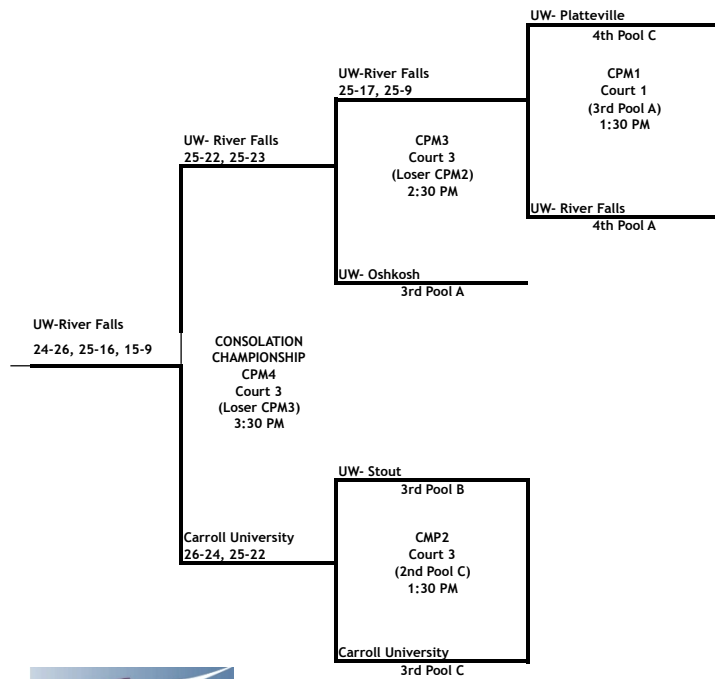

WVC WOMEN'S PLAYDATE #2 VARSITY PLAYOFFS

CONSOLATION DIVISION

CHAMPIONSHIP DIVISION