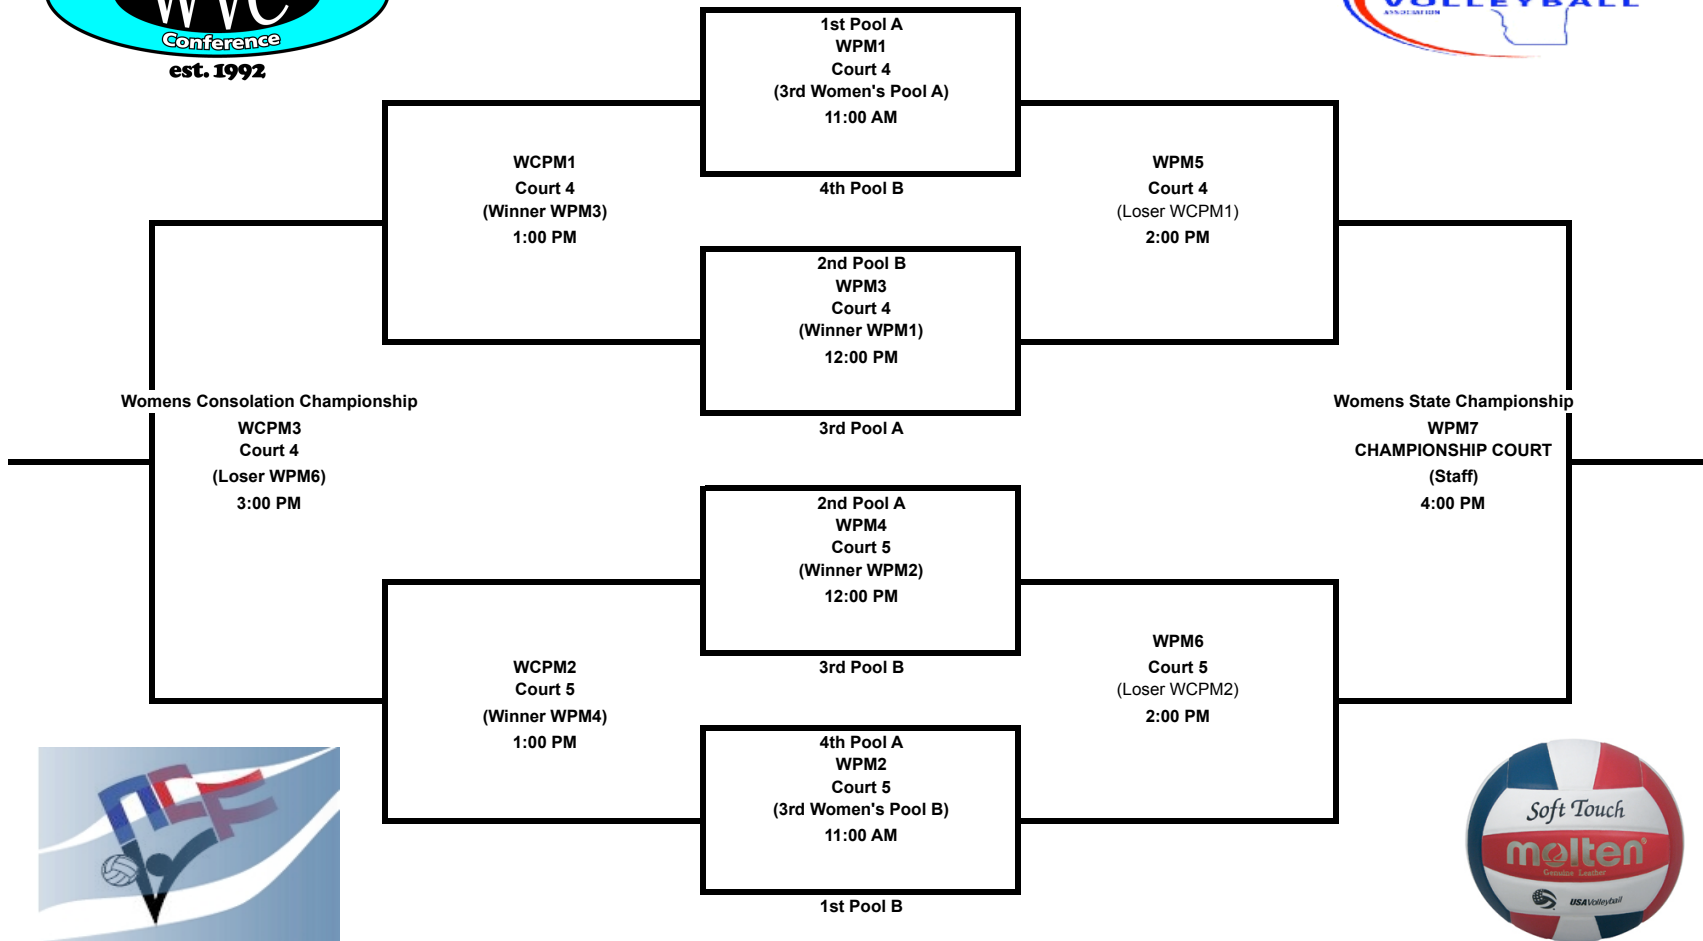

WISCONSIN VOLLEYBALL CONFERENCE STATE CHAMPIONSHIPS 2010 WOMEN'S PLAYOFF SCHEDULE