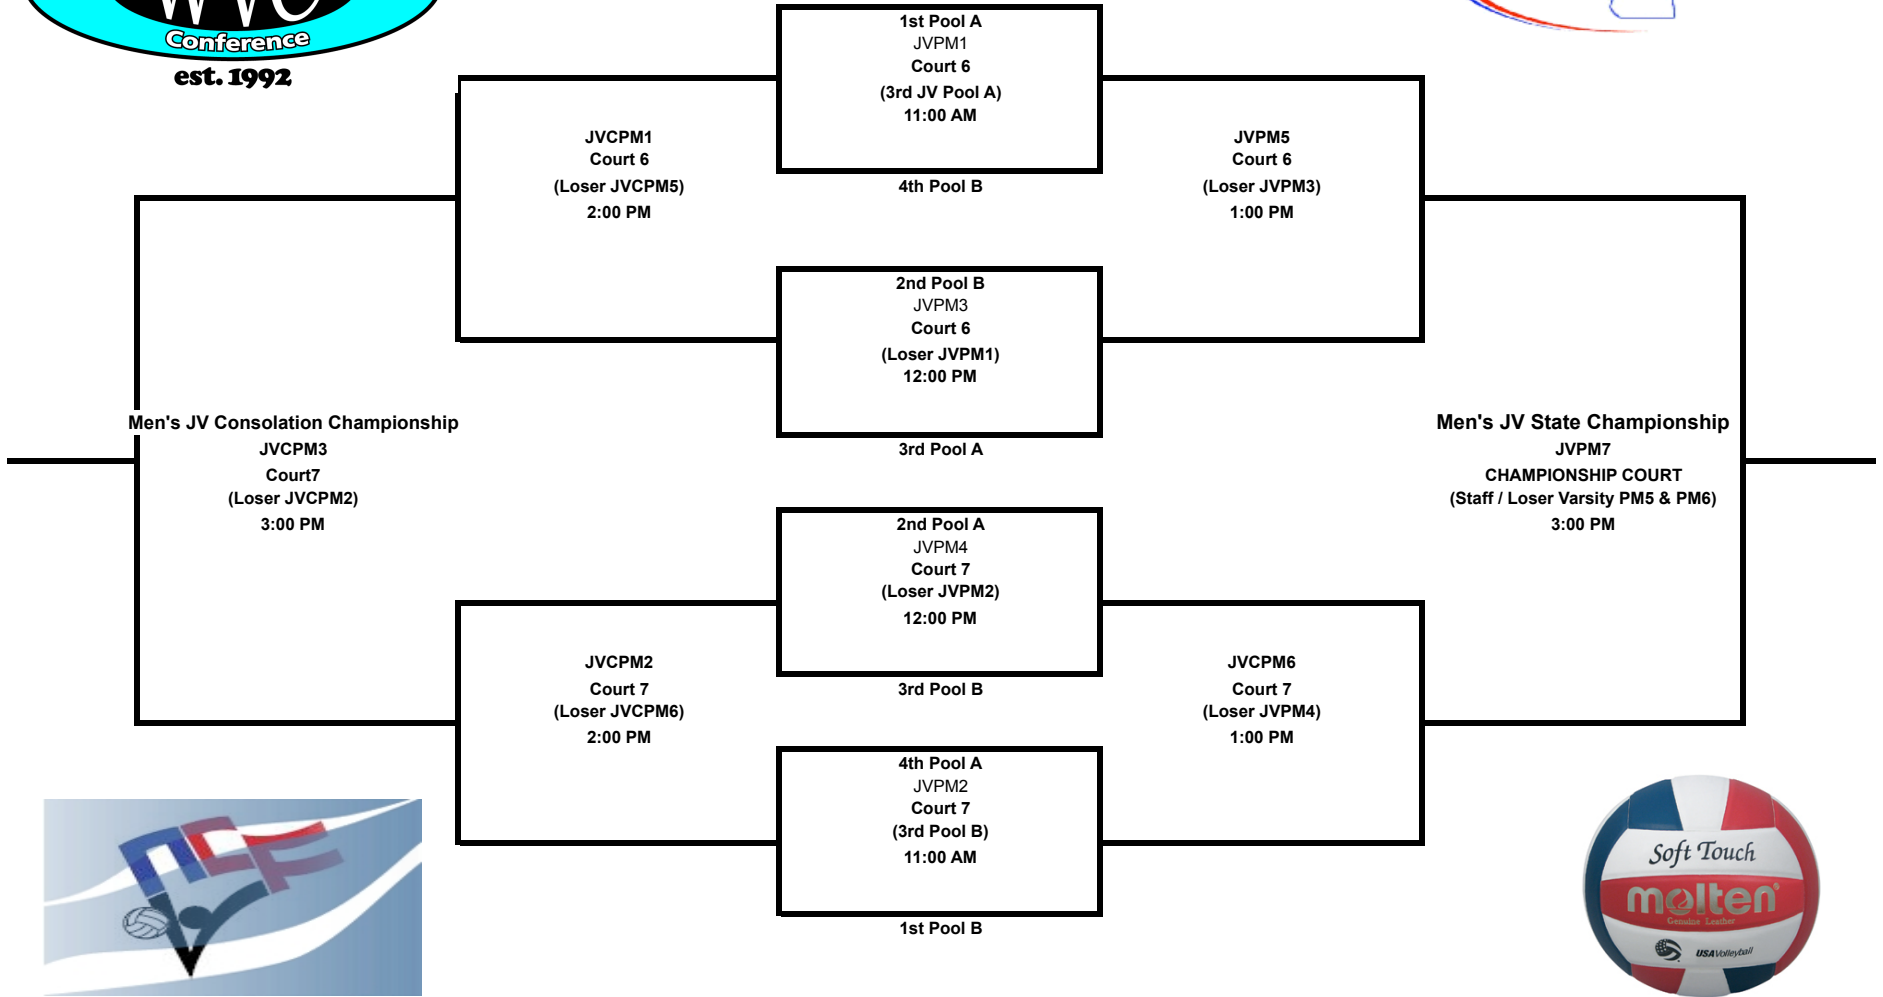

WISCONSIN VOLLEYBALL CONFERENCE STATE CHAMPIONSHIPS 2010
JV MEN'S VARSITY PLAYOFF SCHEDULE