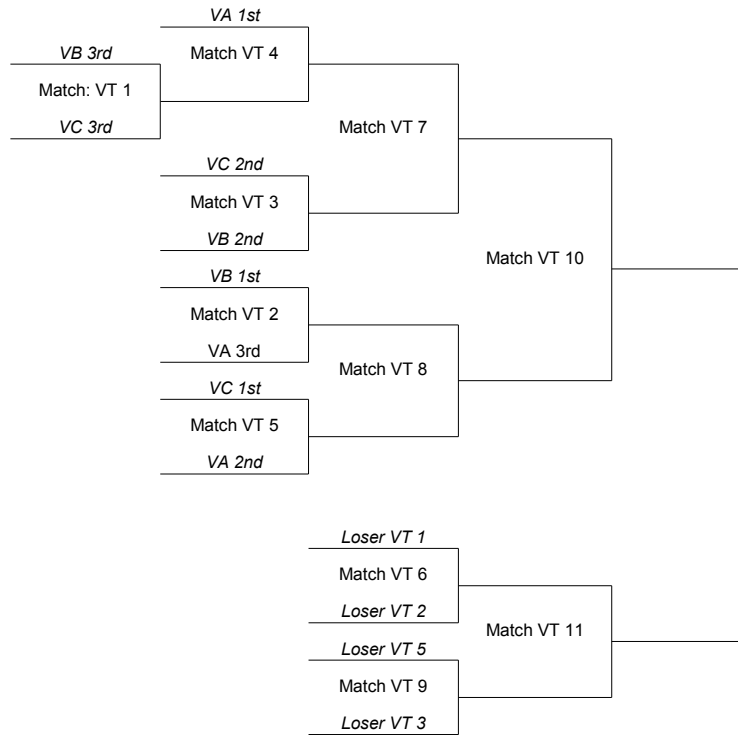

Varsity Bracket