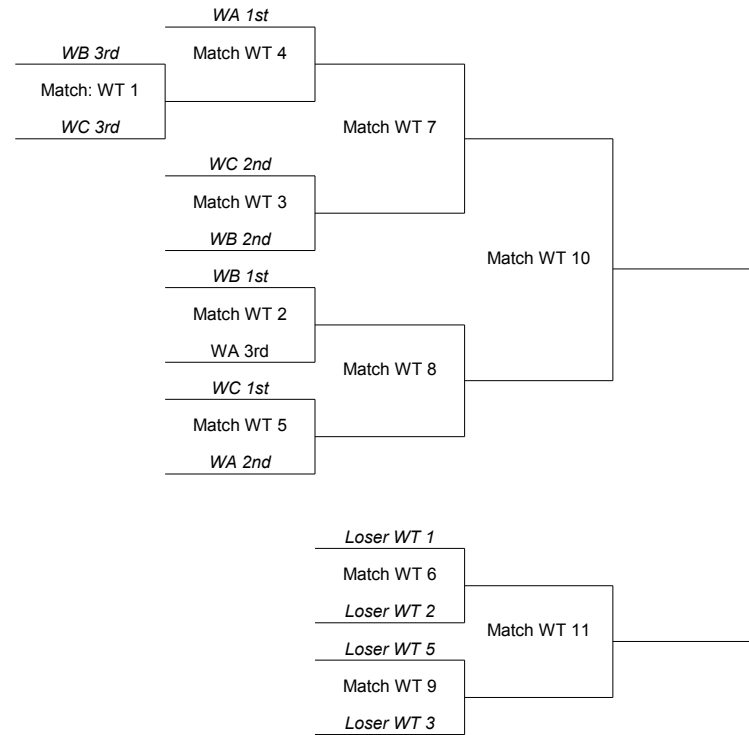

Pool WB		Wins	Losses	Point Diff	Place
UWW W					
UWO A					
UWEC B					
		Set 1	Set 2		
UWO A	vs	UWEC B	-	-	
UWO A	vs	UWW W	-	-	
UWW W	vs	UWEC B	-	-	

Pool WC		Wins	Losses	Point Diff	Place
Carrol					
UWSP					
UWRF					
		Set 1	Set 2		
UWSP	vs	Carrol	-	-	
UWSP	vs	UWRF	-	-	
UWRF	vs	Carrol	-	-	

Junior Varsity Pools

Pool JVA		Wins	Losses	Point Diff	Place
Moody					
UW FDL					
UWM B					
UWP					
		Set 1	Set 2		
Moody	vs	UWP	-	-	
UW FDL	vs	UWM B	-	-	
Moody	vs	UWM B	-	-	
UW FDL	vs	UWP	-	-	
Moody	vs	UW FDL	-	-	
UWM B	vs	UWP	-	-	

Pool JVB		Wins	Losses	Point Diff	Place
UWO 3					
Conc					
Ill 3					
UWW 2					
		Set 1	Set 2		
UWO 3	vs	UWW 2	-	-	
Conc	vs	Ill 3	-	-	
UWO 3	vs	Ill 3	-	-	
Conc	vs	UWW 2	-	-	
UWO 3	vs	Conc	-	-	
Ill 3	vs	UWW 2	-	-	

Varsity Bracket

Women's Bracket

Junior Varsity Bracket