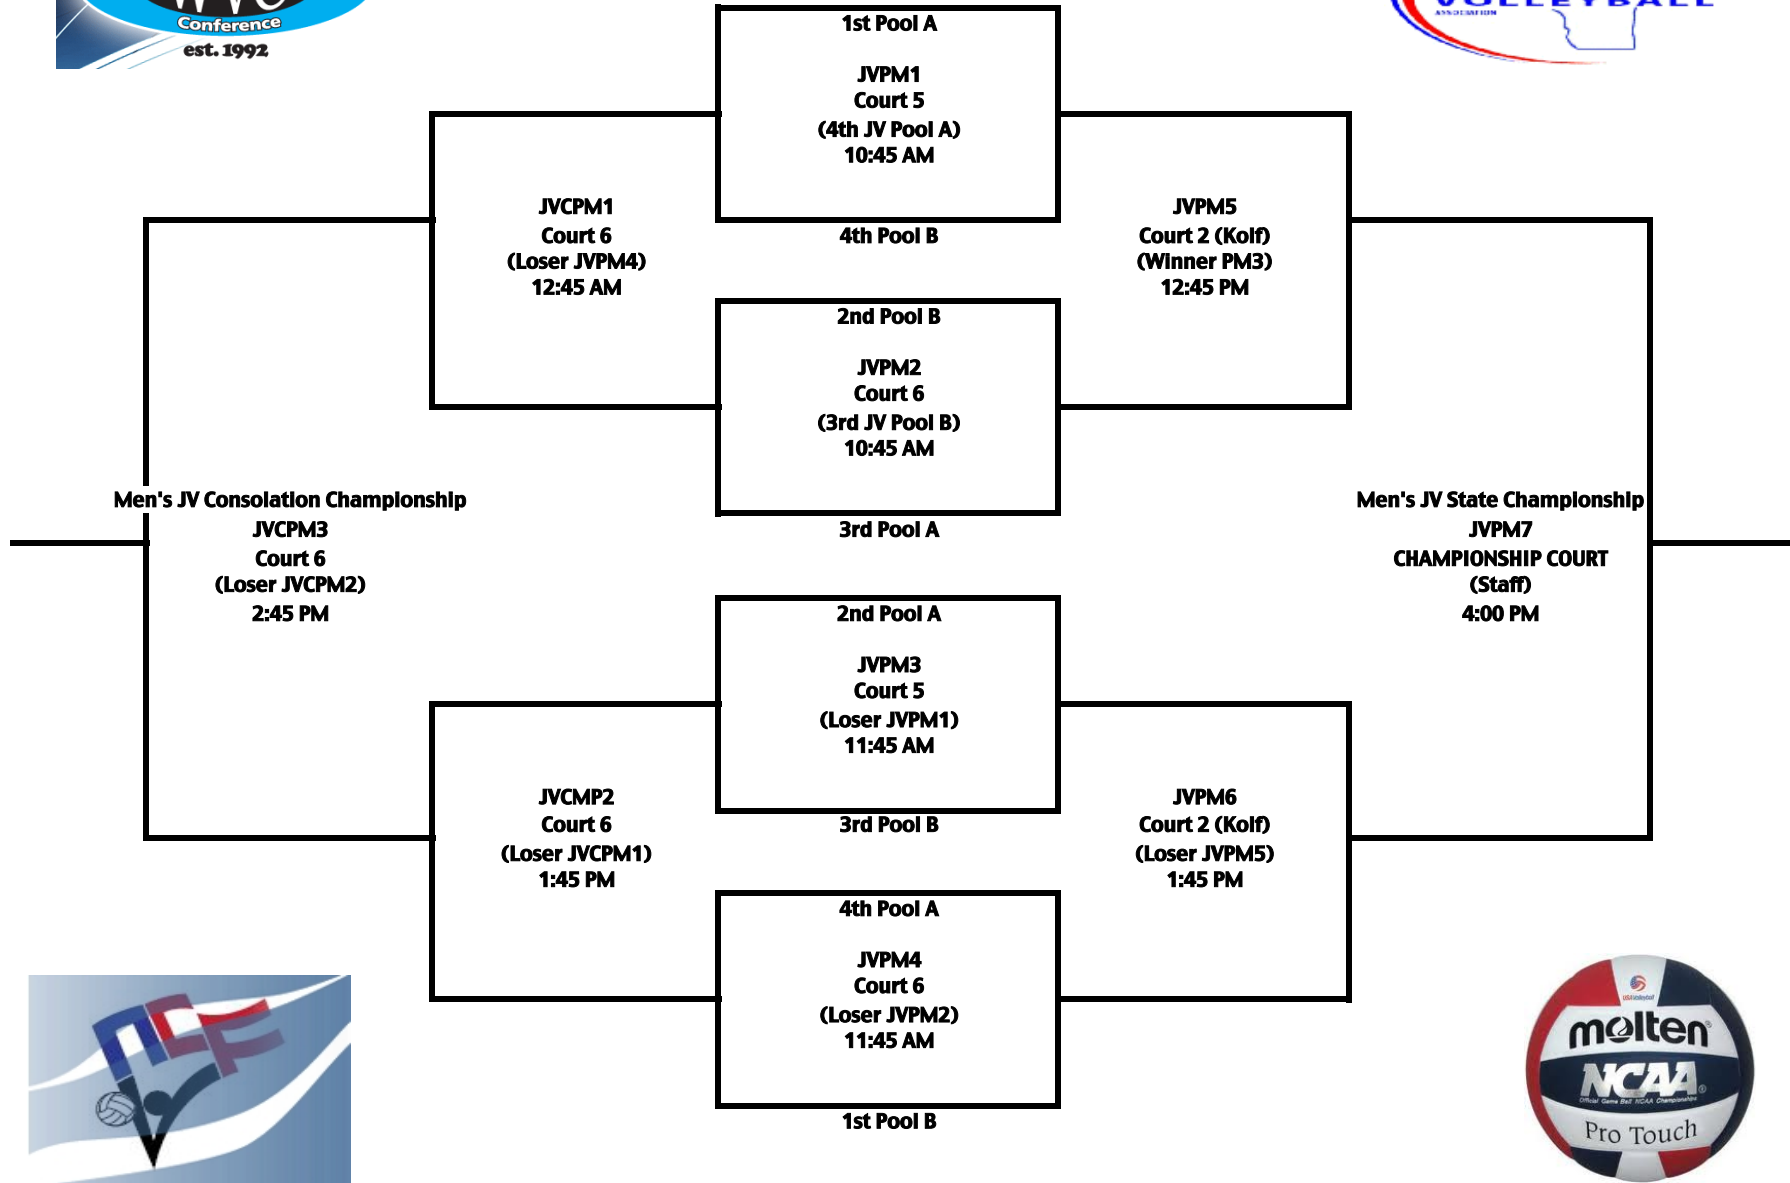

WISCONSIN VOLLEYBALL CONFERENCE STATE CHAMPIONSHIPS 2012

JV MEN'S PLAYOFF SCHEDULE