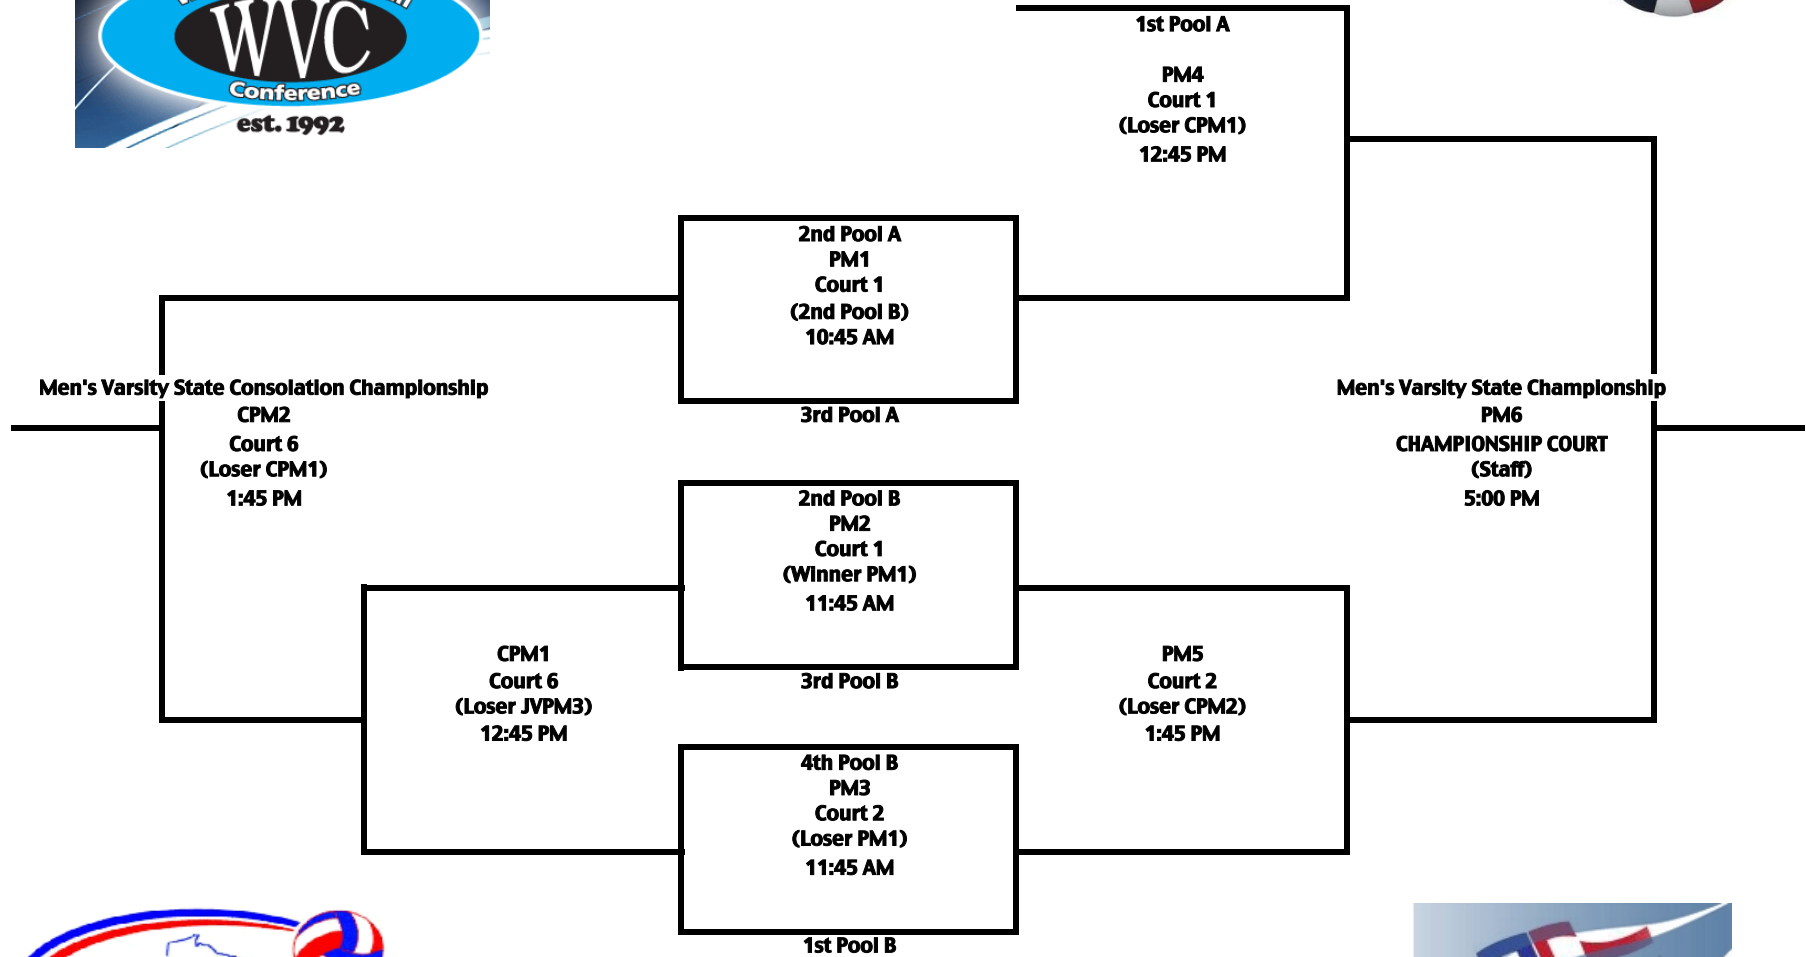

WISCONSIN VOLLEYBALL CONFERENCE STATE CHAMPIONSHIPS 2012

MEN'S VARSITY PLAYOFF SCHEDULE