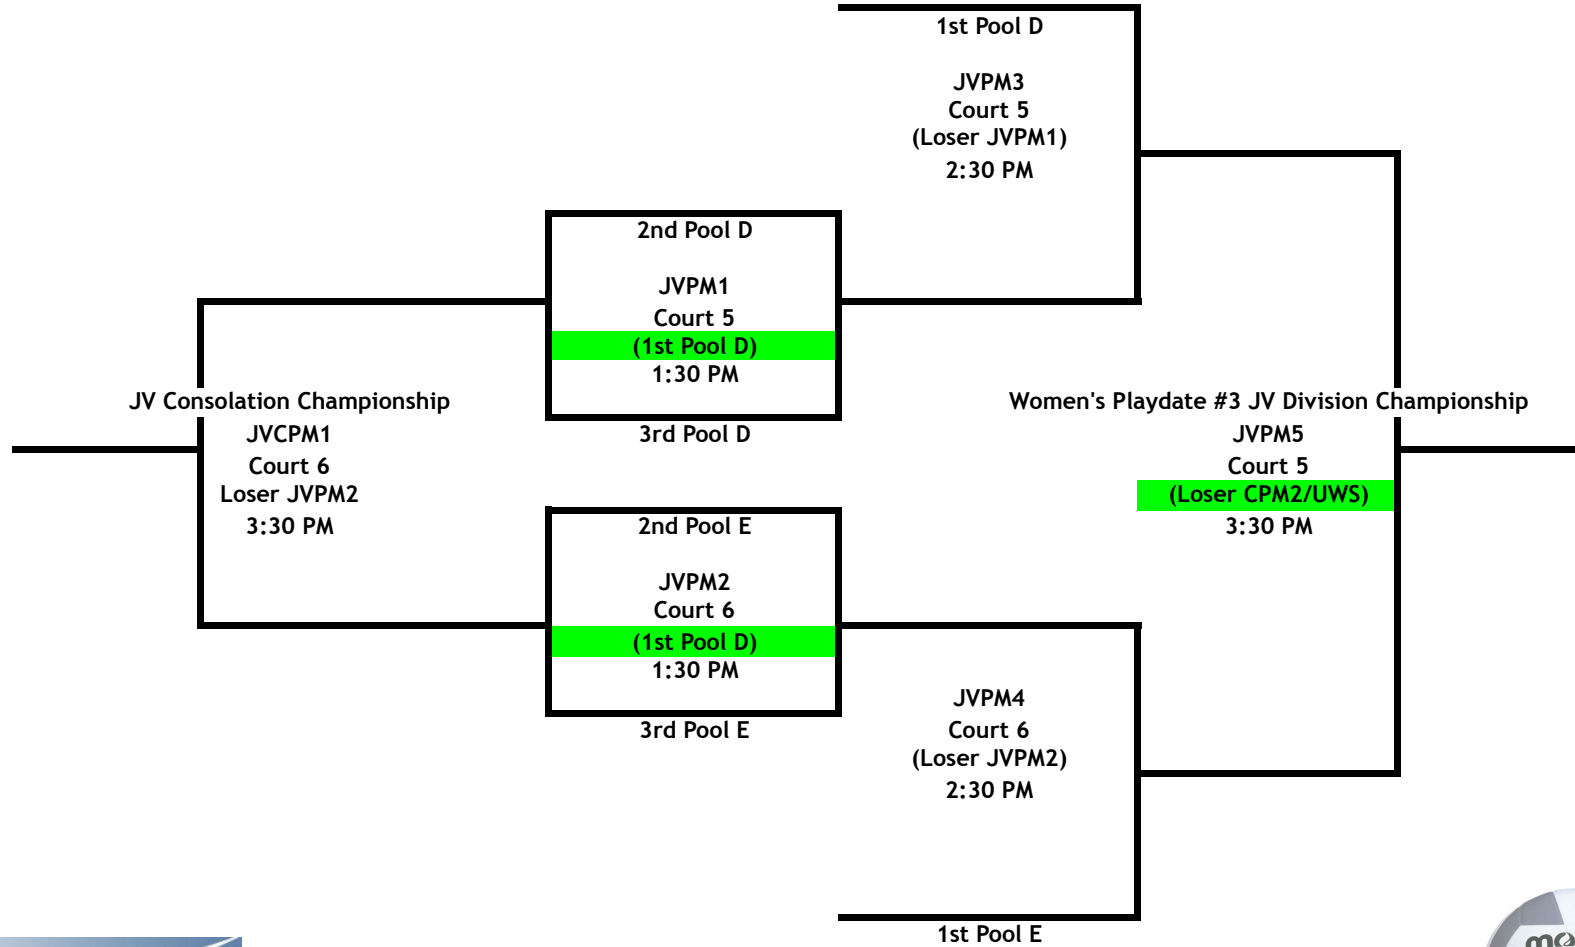

WVC WOMEN'S PLAYDATE #3 JV PLAYOFFS